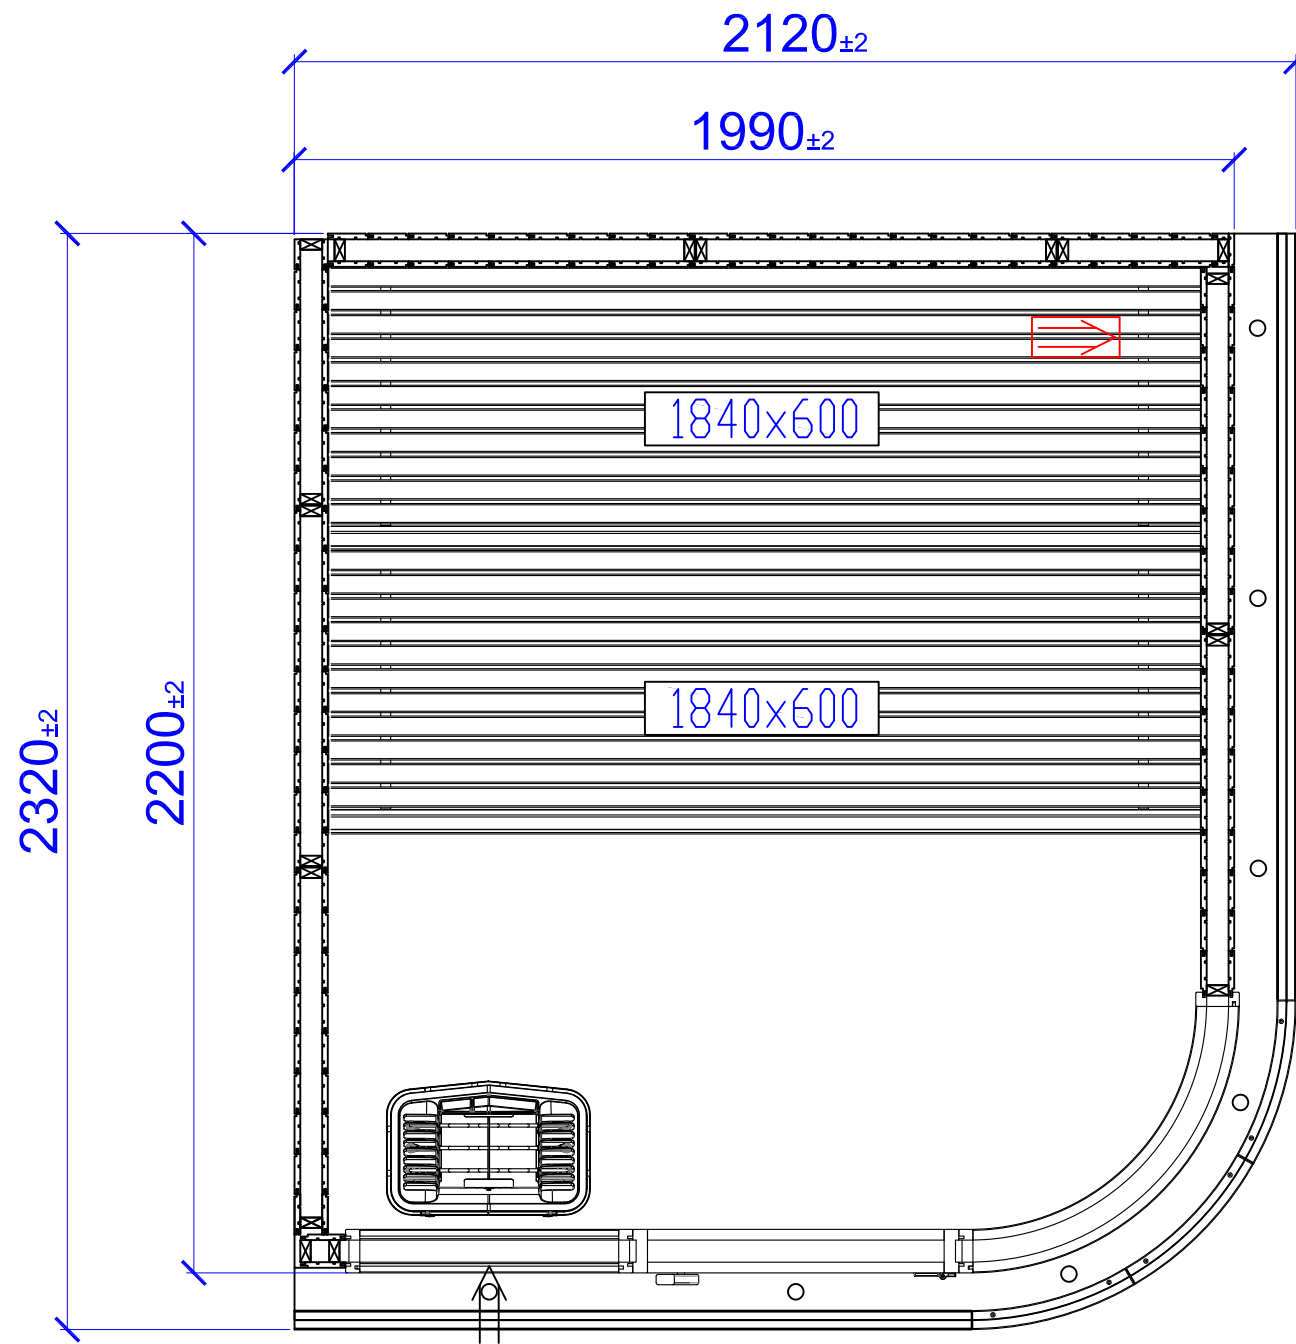

FRONT VIEW NEW VISION 150

Description	
Quality inside:	12 mm Thermo Aspen
Quality outside:	12 mm Thermo Aspen
Quality outside:	12 mm Spruce C
Height:	2078mm

Tolerance for other dimensions		Material			Article No.	
Designed by	Drawn by	Approved by	Replaces	Replaced by	Date	Size
SS	SS				140828	A3
		Description			Page	Scale
HALMSTAD SWEDEN		NEW VISION 150 LEFT			Contact	1:16
					Drawing No.	Rev.
					NV150	

FRONT VIEW NEW VISION 200

Description	
Quality inside:	12 mm Thermo Aspen
Quality outside:	12 mm Thermo Aspen
Quality outside:	12 mm Spruce C
Height:	2078mm

Tolerance for other dimensions			Material				Article No.	
Designed by	Drawn by	Approved by	Replaces	Replaced by	Date	140828	Size	Scale
SS	SS						A3	1:16
 TYLÖ AB HALMSTAD SWEDEN						Page	Contact	
							AS	
Description						Drawing No.		Rev.
NEW VISION 200 LEFT						NV200		

FRONT VIEW NEW VISION 250

Description	
Quality inside:	12 mm Thermo Aspen
Quality outside:	12 mm Thermo Aspen
Quality outside:	12 mm Spruce C
Height:	2078mm

Tolerance for other dimensions			Material				Article No.	
Designed by	Drawn by	Approved by	Replaces	Replaced by	Date	140828	Size	Scale
SS	SS						A3	1:16
						Page	Contact	Rev.
							AS	
NEW VISION 250 LEFT						Drawing No.	NV250	