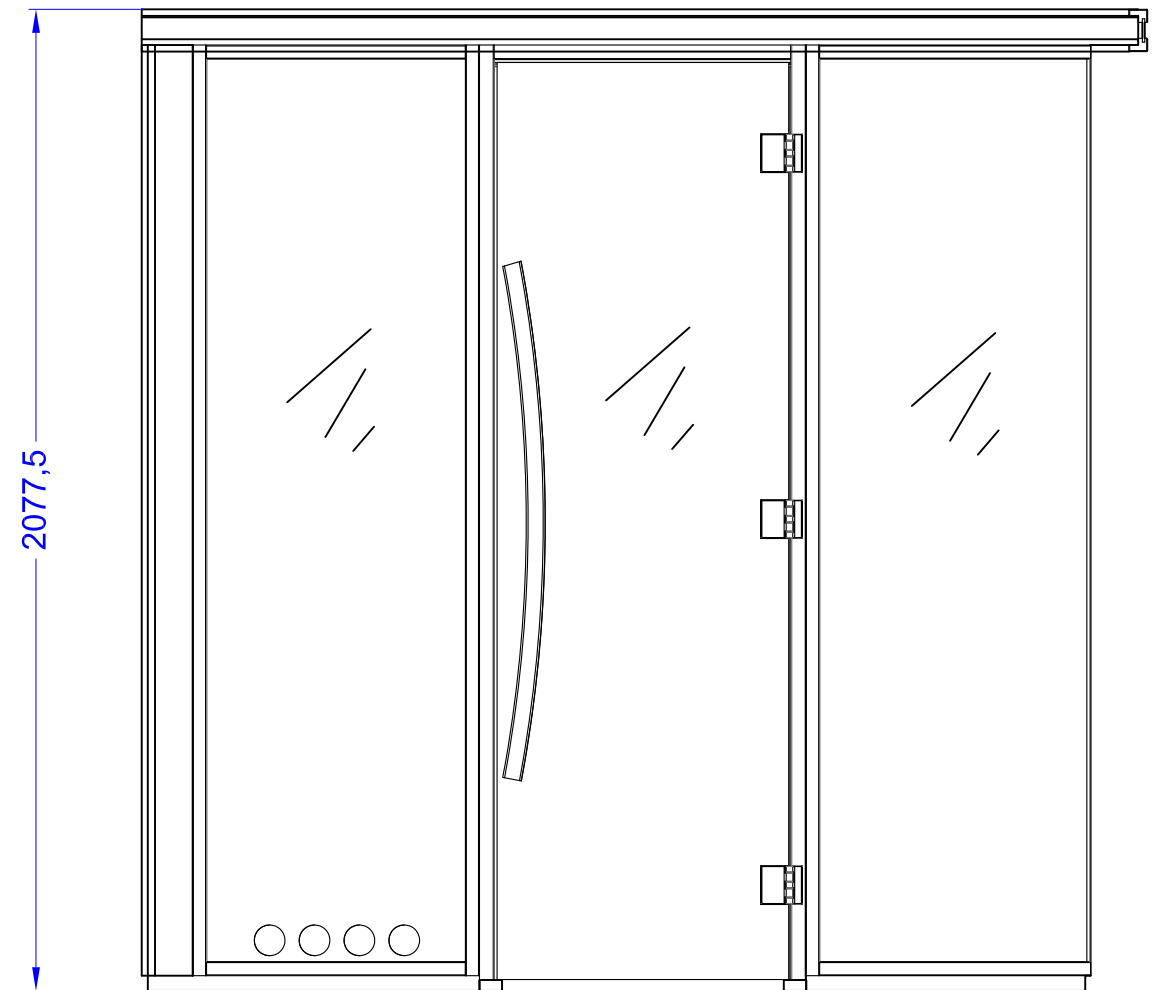

FRONT VIEW NEW VISION 150

Description	
Quality inside:	12 mm Thermo Aspen
Quality outside:	12 mm Thermo Aspen
Quality outside:	12 mm Spruce C
Height:	2078mm

Tolerance for other dimensions		Material			Article No.	
Designed by	Drawn by	Approved by	Replaces	Replaced by	Date	Size
SS	SS				140828	A3
		Description			Page	Scale
HALMSTAD SWEDEN		NEW VISION 150 LEFT			Contact	1:16
					Drawing No.	Rev.
					NV150	

FRONT VIEW NEW VISION 200

Description	
Quality inside:	12 mm Thermo Aspen
Quality outside:	12 mm Thermo Aspen
Quality outside:	12 mm Spruce C
Height:	2078mm

Tolerance for other dimensions			Material				Article No.	
Designed by	Drawn by	Approved by	Replaces	Replaced by	Date	140828	Size	Scale
SS	SS						A3	1:16
 TYLÖ AB HALMSTAD SWEDEN						Page	Contact	
							AS	
Description						Drawing No.		Rev.
NEW VISION 200 LEFT						NV200		

FRONT VIEW NEW VISION 250

Description	
Quality inside:	12 mm Thermo Aspen
Quality outside:	12 mm Thermo Aspen
Quality outside:	12 mm Spruce C
Height:	2078mm

Tolerance for other dimensions			Material				Article No.	
Designed by	Drawn by	Approved by	Replaces	Replaced by	Date	140828	Size	Scale
SS	SS						A3	1:16
						Page	Contact	Rev.
							AS	
NEW VISION 250 LEFT						Drawing No.	NV250	