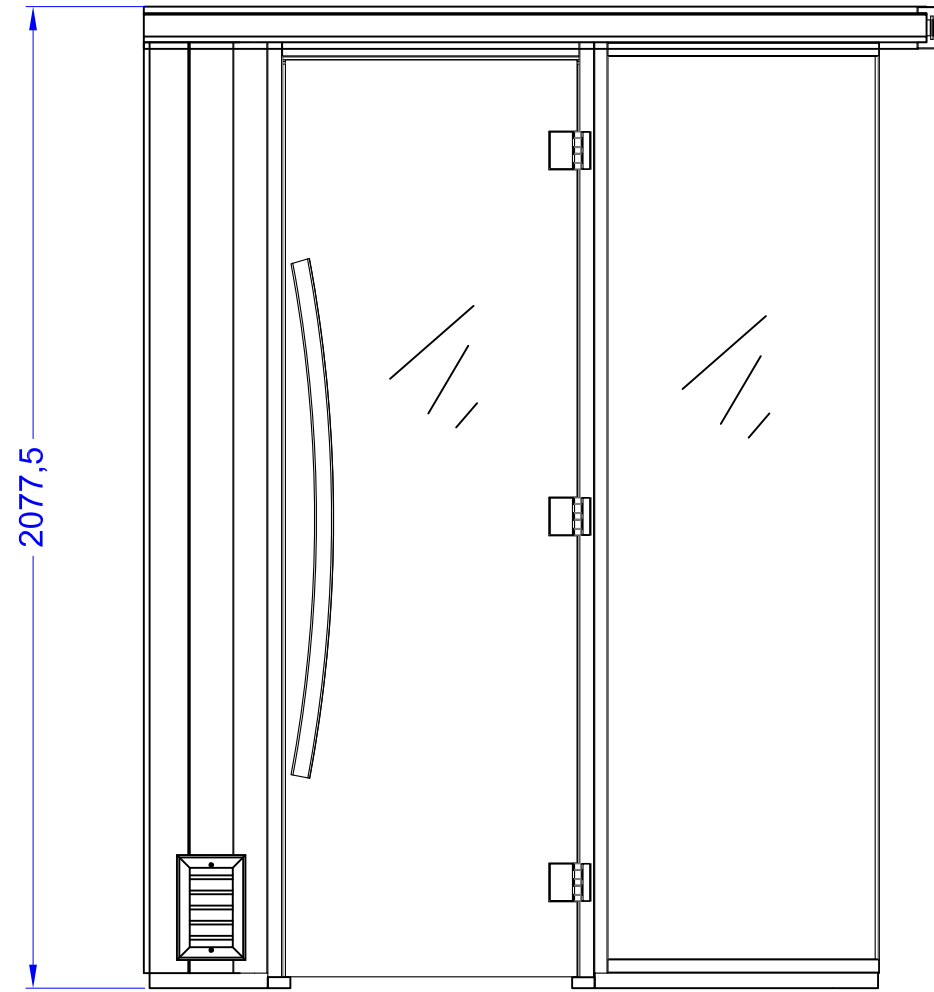

FRONT VIEW NEW VISION 150

Description	
Quality inside:	12 mm Thermo Aspen
Quality outside:	12 mm Thermo Aspen
Quality outside:	12 mm Spruce C
Height:	2078mm

Tolerance for other dimensions		Material			Article No.	
Designed by	Drawn by	Approved by	Replaces	Replaced by	Date	Size
SS	SS				140828	A3
		Description			Page	Scale
HALMSTAD SWEDEN		NEW VISION 150 LEFT			Contact	1:16
					Drawing No.	Rev.
					NV150	

FRONT VIEW NEW VISION 200

Description	
Quality inside:	12 mm Thermo Aspen
Quality outside:	12 mm Thermo Aspen
Quality outside:	12 mm Spruce C
Height:	2078mm

Tolerance for other dimensions			Material				Article No.	
Designed by	Drawn by	Approved by	Replaces	Replaced by	Date	140828	Size	Scale
SS	SS						A3	1:16
 TYLÖ AB HALMSTAD SWEDEN						Page	Contact	
							AS	
Description						Drawing No.		Rev.
NEW VISION 200 LEFT						NV200		

FRONT VIEW NEW VISION 250

Description	
Quality inside:	12 mm Thermo Aspen
Quality outside:	12 mm Thermo Aspen
Quality outside:	12 mm Spruce C
Height:	2078mm

Tolerance for other dimensions			Material				Article No.	
Designed by	Drawn by	Approved by	Replaces	Replaced by	Date	140828	Size	Scale
SS	SS						A3	1:16
						Page	Contact	Rev.
							AS	
NEW VISION 250 LEFT						Drawing No.	NV250	