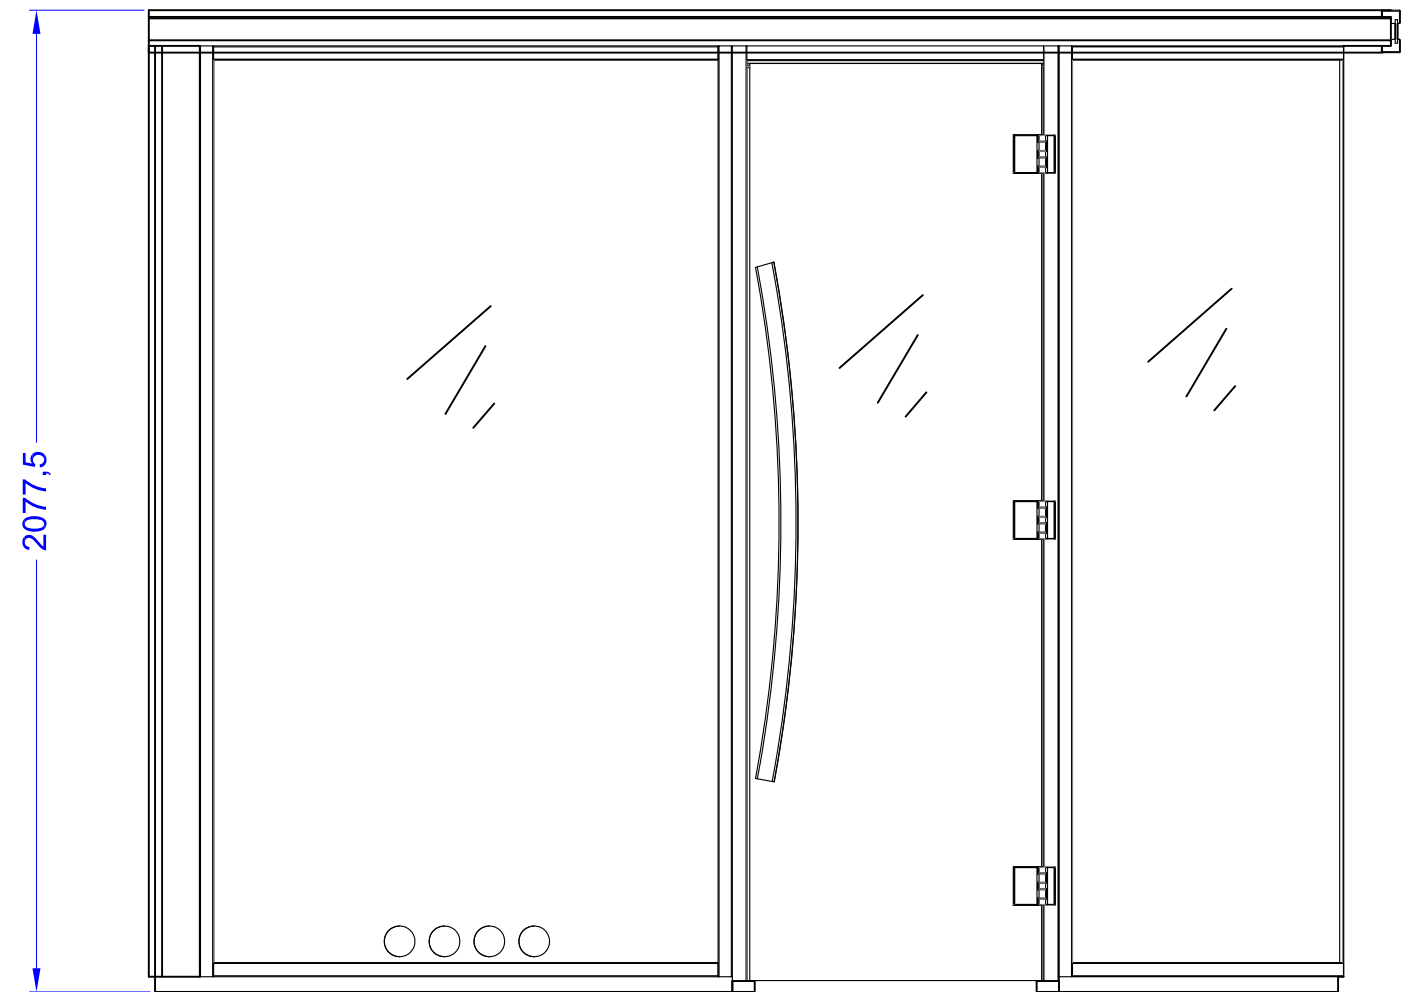

FRONT VIEW NEW VISION 150

Description	
Quality inside:	12 mm Thermo Aspen
Quality outside:	12 mm Thermo Aspen
Quality outside:	12 mm Spruce C
Height:	2078mm

Tolerance for other dimensions		Material			Article No.	
Designed by	Drawn by	Approved by	Replaces	Replaced by	Date	Size
SS	SS				140828	A3
		Description			Page	Scale
HALMSTAD SWEDEN		NEW VISION 150 LEFT			Contact	1:16
					Drawing No.	Rev.
					NV150	

FRONT VIEW NEW VISION 200

Description	
Quality inside:	12 mm Thermo Aspen
Quality outside:	12 mm Thermo Aspen
Quality outside:	12 mm Spruce C
Height:	2078mm

Tolerance for other dimensions			Material				Article No.	
Designed by	Drawn by	Approved by	Replaces	Replaced by	Date	140828	Size	Scale
SS	SS						A3	1:16
 TYLÖ AB HALMSTAD SWEDEN						Page	Contact	
							AS	
Description						Drawing No.		Rev.
NEW VISION 200 LEFT						NV200		

FRONT VIEW NEW VISION 250

Description	
Quality inside:	12 mm Thermo Aspen
Quality outside:	12 mm Thermo Aspen
Quality outside:	12 mm Spruce C
Height:	2078mm

Tolerance for other dimensions			Material				Article No.	
Designed by	Drawn by	Approved by	Replaces	Replaced by	Date	140828	Size	Scale
SS	SS						A3	1:16
						Page	Contact	Rev.
							AS	
NEW VISION 250 LEFT						Drawing No.	NV250	