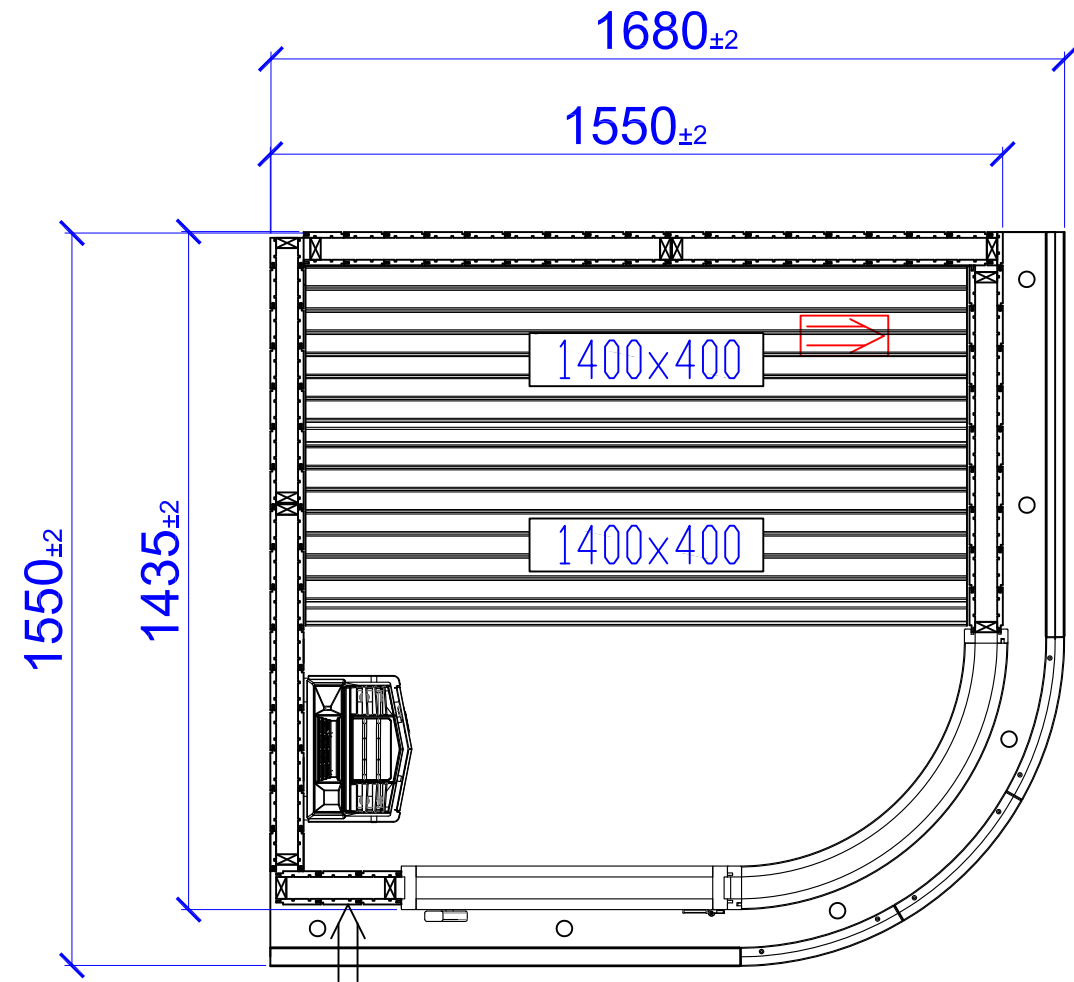

FRONT VIEW NEW VISION 150

Description	
Quality inside:	12 mm Thermo Aspen
Quality outside:	12 mm Thermo Aspen
Quality outside:	12 mm Spruce C
Height:	2078mm

Tolerance for other dimensions		Material			Article No.	
Designed by	Drawn by	Approved by	Replaces	Replaced by	Date	Size
SS	SS				140828	A3
		Description			Page	Scale
HALMSTAD SWEDEN		NEW VISION 150 LEFT			Contact	1:16
					Drawing No.	Rev.
					NV150	

FRONT VIEW NEW VISION 200

Description	
Quality inside:	12 mm Thermo Aspen
Quality outside:	12 mm Thermo Aspen
Quality outside:	12 mm Spruce C
Height:	2078mm

Tolerance for other dimensions			Material				Article No.	
Designed by	Drawn by	Approved by	Replaces	Replaced by	Date	140828	Size	Scale
SS	SS						A3	1:16
 TYLÖ AB HALMSTAD SWEDEN						Page	Contact	
							AS	
Description						Drawing No.		Rev.
NEW VISION 200 LEFT						NV200		

FRONT VIEW NEW VISION 250

Description	
Quality inside:	12 mm Thermo Aspen
Quality outside:	12 mm Thermo Aspen
Quality outside:	12 mm Spruce C
Height:	2078mm

Tolerance for other dimensions			Material				Article No.	
Designed by	Drawn by	Approved by	Replaces	Replaced by	Date	140828	Size	Scale
SS	SS						A3	1:16
						Page	Contact	Rev.
							AS	
NEW VISION 250 LEFT						Drawing No.	NV250	