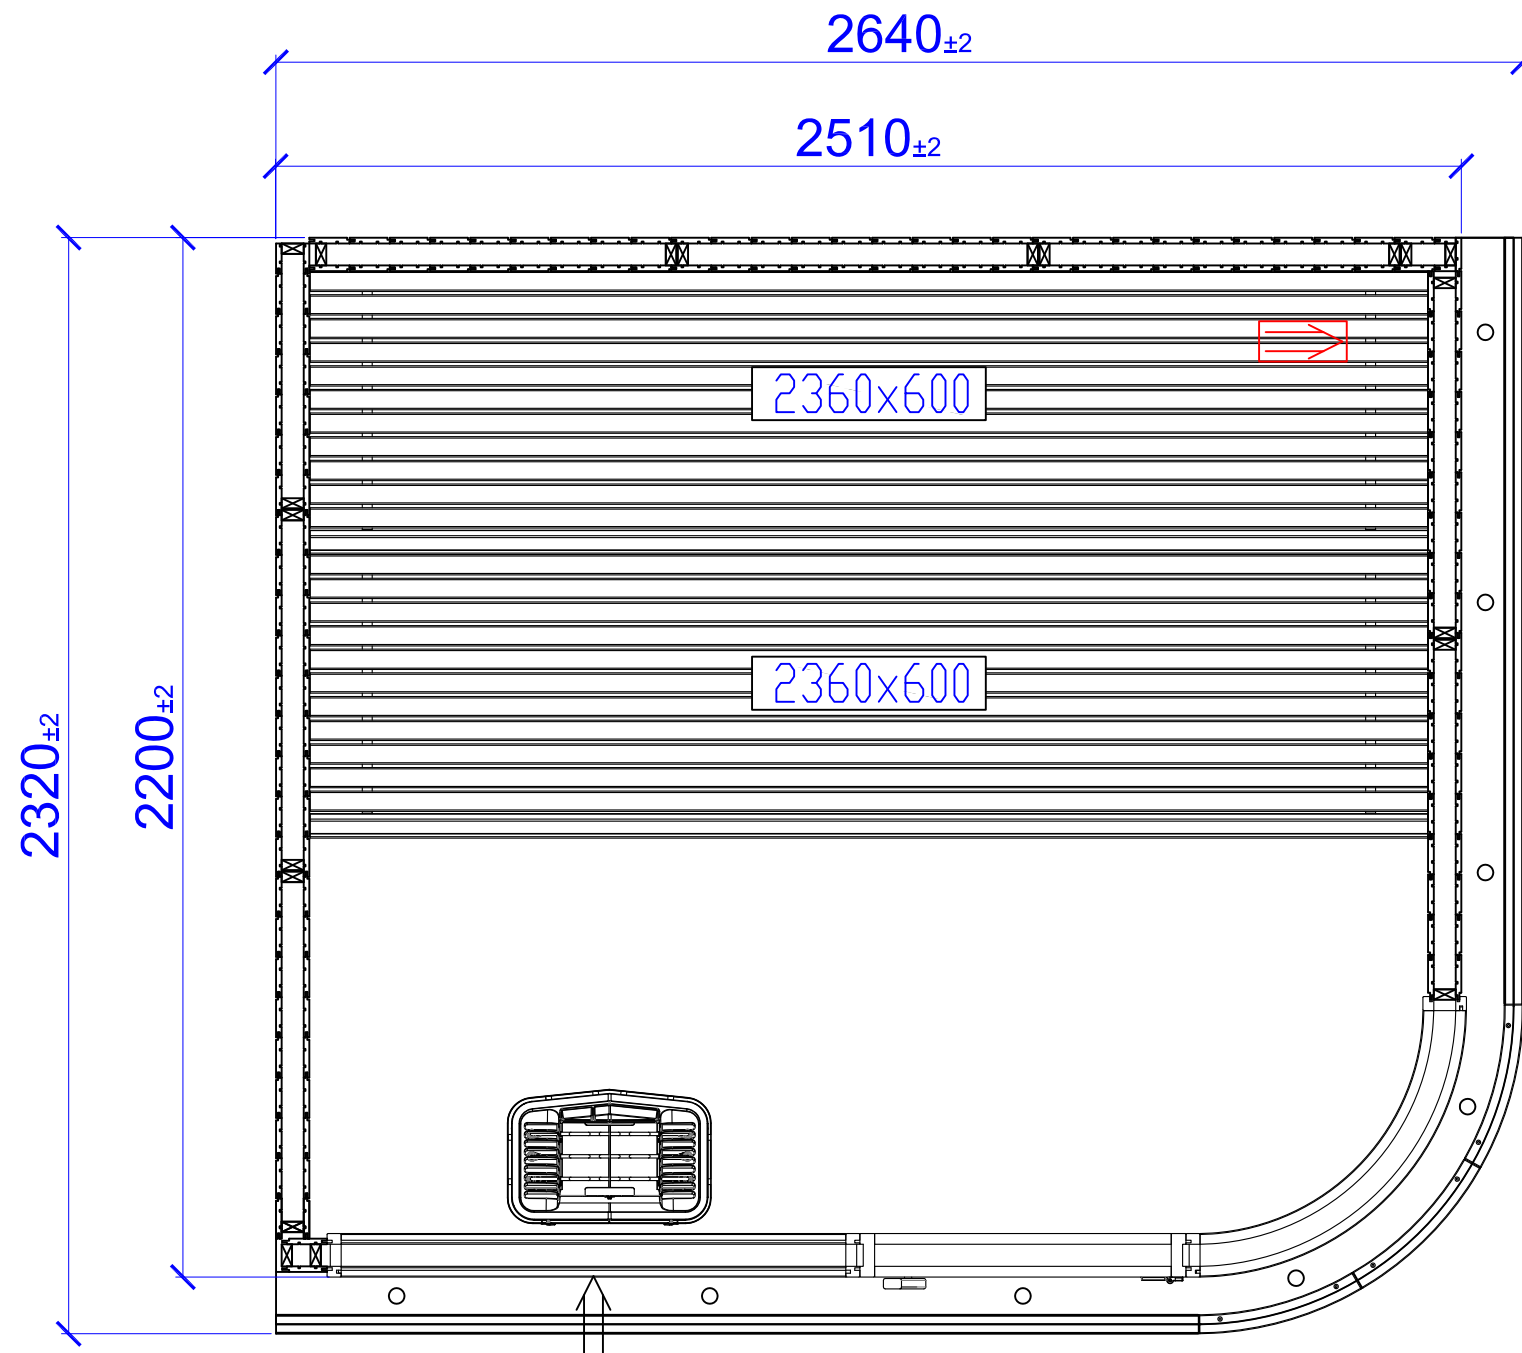

FRONT VIEW NEW VISION 150

Description	
Quality inside:	12 mm Thermo Aspen
Quality outside:	12 mm Thermo Aspen
Quality outside:	12 mm Spruce C
Height:	2078mm

Tolerance for other dimensions		Material			Article No.	
Designed by	Drawn by	Approved by	Replaces	Replaced by	Date	Size
SS	SS				140828	A3
		Description			Page	Scale
HALMSTAD SWEDEN		NEW VISION 150 LEFT			Contact	1:16
					Drawing No.	Rev.
					NV150	

FRONT VIEW NEW VISION 200

Description	
Quality inside:	12 mm Thermo Aspen
Quality outside:	12 mm Thermo Aspen
Quality outside:	12 mm Spruce C
Height:	2078mm

Tolerance for other dimensions			Material				Article No.	
Designed by	Drawn by	Approved by	Replaces	Replaced by	Date	140828	Size	Scale
SS	SS						A3	1:16
 TYLÖ AB HALMSTAD SWEDEN						Page	Contact	
							AS	
Description						Drawing No.		Rev.
NEW VISION 200 LEFT						NV200		

FRONT VIEW NEW VISION 250

Description	
Quality inside:	12 mm Thermo Aspen
Quality outside:	12 mm Thermo Aspen
Quality outside:	12 mm Spruce C
Height:	2078mm

Tolerance for other dimensions			Material				Article No.	
Designed by	Drawn by	Approved by	Replaces	Replaced by	Date	140828	Size	Scale
SS	SS						A3	1:16
						Page	Contact	Rev.
							AS	
NEW VISION 250 LEFT						Drawing No.	NV250	