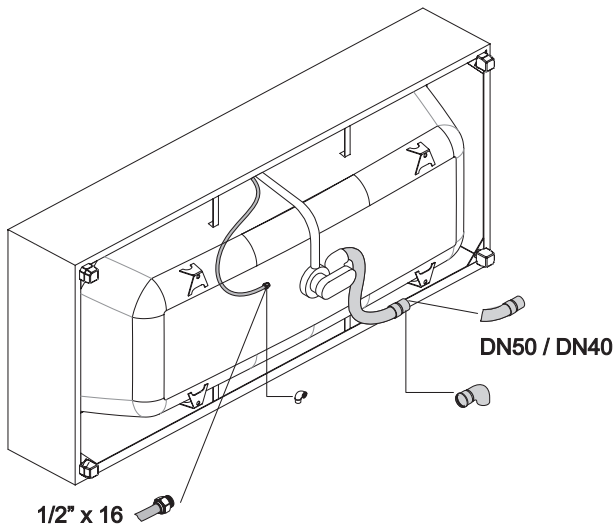

**BETTEONE HIGHLINE**

Design: Tesseraux + Partner

with wood panelling

with tile and plaster base without tiles

Adequate position to connect the drainage

Dimension	A	B	G	I	K	N	V	article no.	volume **
180 x 80 x 42 cm	1800	800	980	1420	495	450	100	3313 CFXXH	158 litre
190 x 90 x 42 cm	1900	900	1080	1515	595	550	100	3314 CFXXH	217 litre

all measurements in mm.