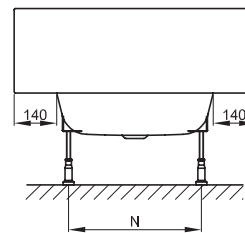

**BETTEONE HIGHLINE**

Design: Tesseraux + Partner

with wood panelling

with tile and plaster base without tiles

Adequate position to connect the drainage

Dimension	A	B	G	I	K	N	V	article no.	volume **
180 x 80 x 42 cm	1800	800	980	1420	495	450	100	3313 CFXXH	158 litre
190 x 90 x 42 cm	1900	900	1080	1515	595	550	100	3314 CFXXH	217 litre

all measurements in mm.