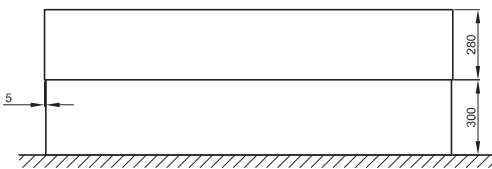

**BETTEONE HIGHLINE**

Design: Tesseraux + Partner

with wood panelling

with tile and plaster base without tiles

Adequate position to connect the drainage

Dimension	A	B	G	I	K	N	V	article no.	volume **
180 x 80 x 42 cm	1800	800	980	1420	495	450	100	3313 CFXXH	158 litre
190 x 90 x 42 cm	1900	900	1080	1515	595	550	100	3314 CFXXH	217 litre

all measurements in mm.