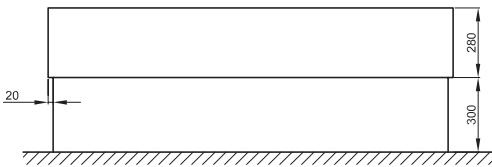

**BETTEONE HIGHLINE**

Design: Tesseraux + Partner

with wood panelling

with tile and plaster base without tiles

Adequate position to connect the drainage

Dimension	A	B	G	I	K	N	V	article no.	volume **
180 x 80 x 42 cm	1800	800	980	1420	495	450	100	3313 CFXXH	158 litre
190 x 90 x 42 cm	1900	900	1080	1515	595	550	100	3314 CFXXH	217 litre

all measurements in mm.