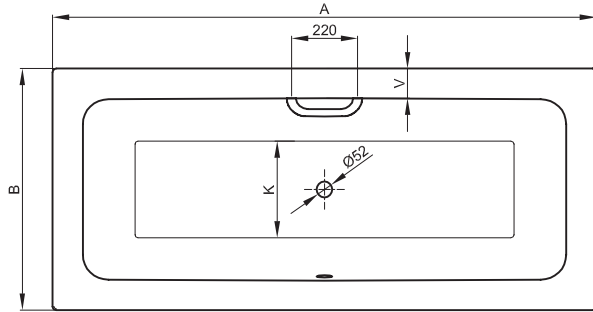

**BETTEONE HIGHLINE**

Design: Tesseraux + Partner

with wood panelling

with tile and plaster base without tiles

Adequate position to connect the drainage

Dimension	A	B	G	I	K	N	V	article no.	volume **
180 x 80 x 42 cm	1800	800	980	1420	495	450	100	3313 CFXXH	158 litre
190 x 90 x 42 cm	1900	900	1080	1515	595	550	100	3314 CFXXH	217 litre

all measurements in mm.