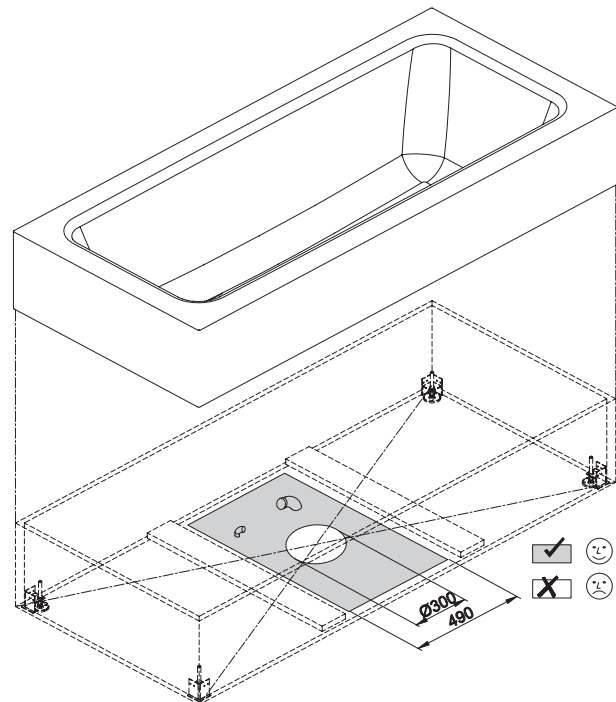

**BETTEONE HIGHLINE**

Design: Tesseraux + Partner

with wood panelling

with tile and plaster base without tiles

Adequate position to connect the drainage

Dimension	A	B	G	I	K	N	V	article no.	volume **
180 x 80 x 42 cm	1800	800	980	1420	495	450	100	3313 CFXXH	158 litre
190 x 90 x 42 cm	1900	900	1080	1515	595	550	100	3314 CFXXH	217 litre

all measurements in mm.