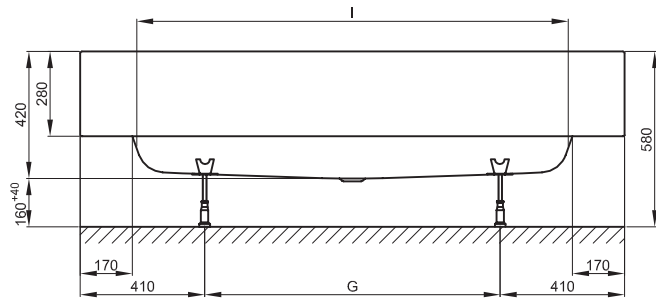

**BETTEONE HIGHLINE**

Design: Tesseraux + Partner

with wood panelling

with tile and plaster base without tiles

Adequate position to connect the drainage

Dimension	A	B	G	I	K	N	V	article no.	volume **
180 x 80 x 42 cm	1800	800	980	1420	495	450	100	3313 CFXXH	158 litre
190 x 90 x 42 cm	1900	900	1080	1515	595	550	100	3314 CFXXH	217 litre

all measurements in mm.