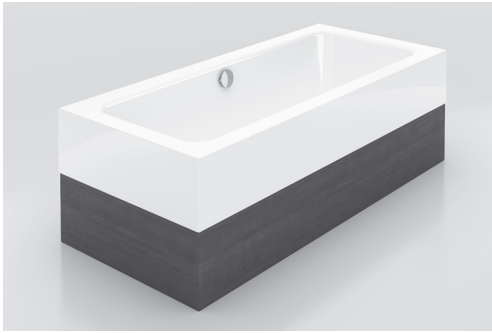

**BETTEONE HIGHLINE**

Design: Tesseraux + Partner

with wood panelling

with tile and plaster base without tiles

Adequate position to connect the drainage

Dimension	A	B	G	I	K	N	V	article no.	volume **
180 x 80 x 42 cm	1800	800	980	1420	495	450	100	3313 CFXXH	158 litre
190 x 90 x 42 cm	1900	900	1080	1515	595	550	100	3314 CFXXH	217 litre