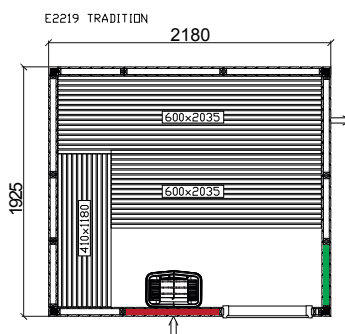

Tylö Tradition

All the saunas have an external height of 2090 mm.

■ Glass section 9V / Glass section 6V (vent)

TYLÖ®

Tylö Tradition

All the saunas have an external height of 2090 mm.

■ Glass section 9 / Glass section 6

■ Glass section 9V / Glass section 6V (vent)

TYLÖ®