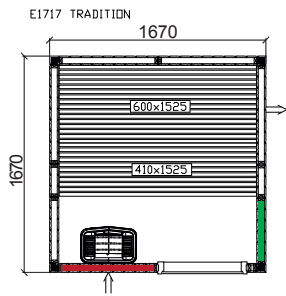

Tylö Tradition

All the saunas have an external height of 2090 mm.

■ Glass section 9V / Glass section 6V (vent)

TYLÖ®

Tylö Tradition

All the saunas have an external height of 2090 mm.

■ Glass section 9 / Glass section 6

■ Glass section 9V / Glass section 6V (vent)

TYLÖ®