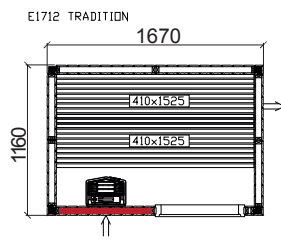

Tylö Tradition

All the saunas have an external height of 2090 mm.

■ Glass section 9 / Glass section 6

■ Glass section 9V / Glass section 6V (vent)

TYLÖ®