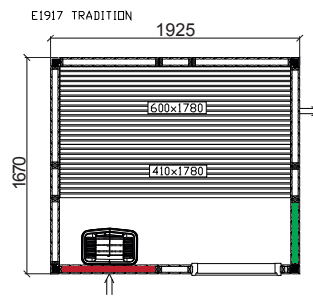

Tylö Tradition

All the saunas have an external height of 2090 mm.

■ Glass section 9V / Glass section 6V (vent)

TYLÖ®

Tylö Tradition

All the saunas have an external height of 2090 mm.

■ Glass section 9 / Glass section 6

■ Glass section 9V / Glass section 6V (vent)

TYLÖ®