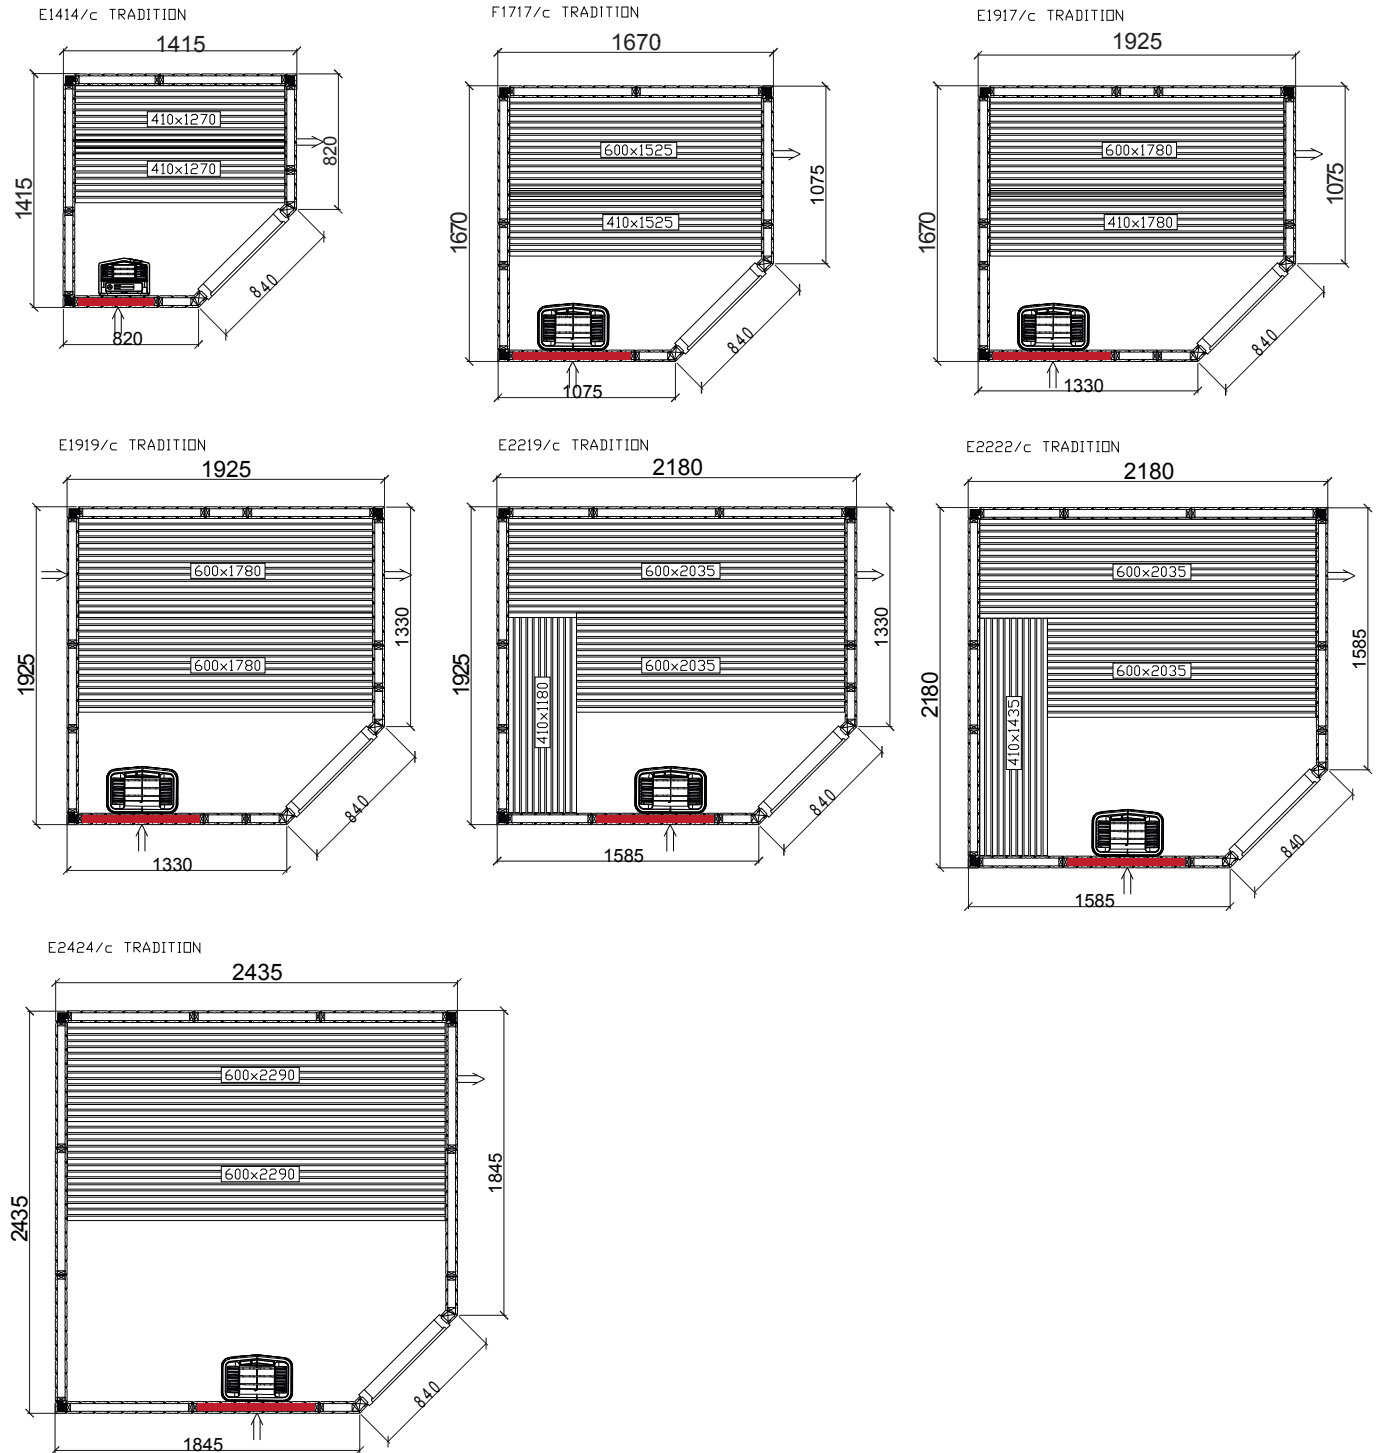

Tylö Tradition

All the saunas have an external height of 2090 mm.

■ Glass section 9V / Glass section 6V (vent)

TYLÖ®

Tylö Tradition

All the saunas have an external height of 2090 mm.

■ Glass section 9 / Glass section 6

■ Glass section 9V / Glass section 6V (vent)

TYLÖ®