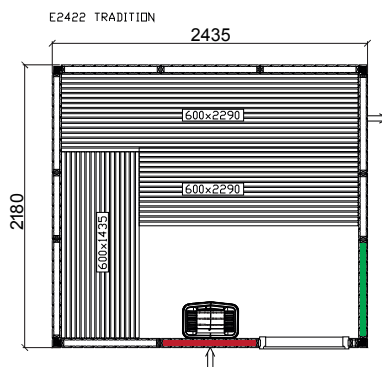

Tylö Tradition

All the saunas have an external height of 2090 mm.

■ Glass section 9V / Glass section 6V (vent)

TYLÖ®

Tylö Tradition

All the saunas have an external height of 2090 mm.

■ Glass section 9 / Glass section 6

■ Glass section 9V / Glass section 6V (vent)

TYLÖ®