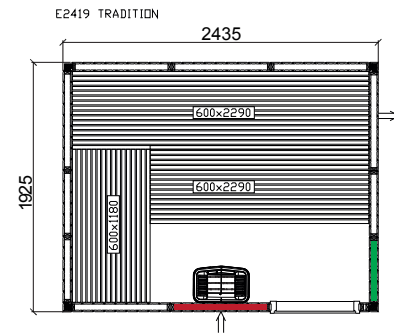

Tylö Tradition

All the saunas have an external height of 2090 mm.

■ Glass section 9V / Glass section 6V (vent)

TYLÖ®

Tylö Tradition

All the saunas have an external height of 2090 mm.

■ Glass section 9 / Glass section 6

■ Glass section 9V / Glass section 6V (vent)

TYLÖ®