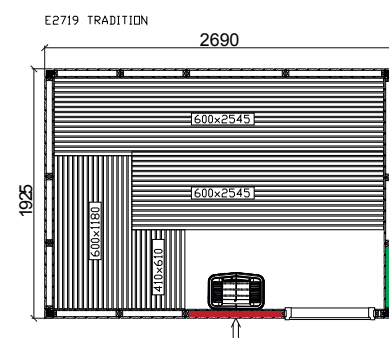

Tylö Tradition

All the saunas have an external height of 2090 mm.

■ Glass section 9V / Glass section 6V (vent)

TYLÖ®

Tylö Tradition

All the saunas have an external height of 2090 mm.

■ Glass section 9 / Glass section 6

■ Glass section 9V / Glass section 6V (vent)

TYLÖ®