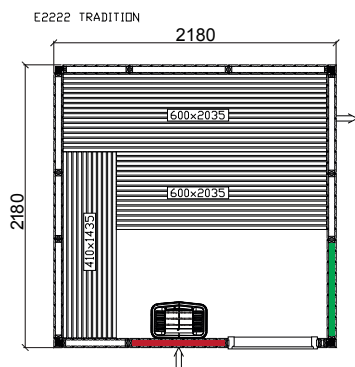

Tylö Tradition

All the saunas have an external height of 2090 mm.

■ Glass section 9V / Glass section 6V (vent)

TYLÖ®

Tylö Tradition

All the saunas have an external height of 2090 mm.

■ Glass section 9 / Glass section 6

■ Glass section 9V / Glass section 6V (vent)

TYLÖ®