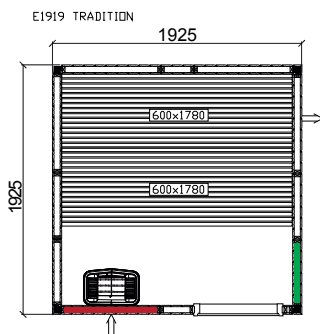

Tylö Tradition

All the saunas have an external height of 2090 mm.

■ Glass section 9 / Glass section 6

■ Glass section 9V / Glass section 6V (vent)

TYLÖ®