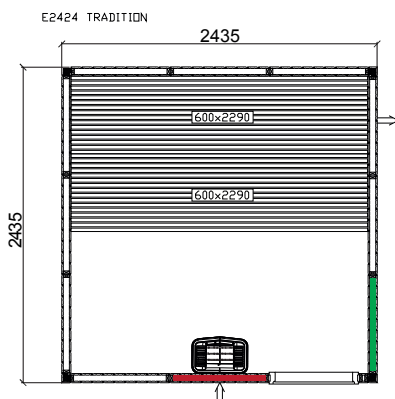

Tylö Tradition

All the saunas have an external height of 2090 mm.

■ Glass section 9V / Glass section 6V (vent)

TYLÖ®

Tylö Tradition

All the saunas have an external height of 2090 mm.

■ Glass section 9 / Glass section 6

■ Glass section 9V / Glass section 6V (vent)

TYLÖ®