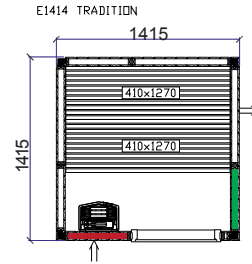

Tylö Tradition

All the saunas have an external height of 2090 mm.

■ Glass section 9V / Glass section 6V (vent)

TYLÖ®

Tylö Tradition

All the saunas have an external height of 2090 mm.

■ Glass section 9 / Glass section 6

■ Glass section 9V / Glass section 6V (vent)

TYLÖ®