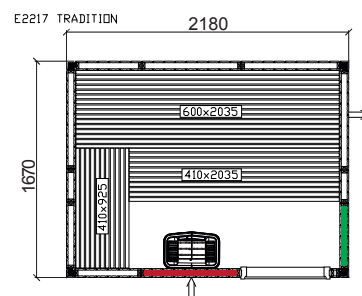

Tylö Tradition

All the saunas have an external height of 2090 mm.

■ Glass section 9V / Glass section 6V (vent)

TYLÖ®

Tylö Tradition

All the saunas have an external height of 2090 mm.

■ Glass section 9 / Glass section 6

■ Glass section 9V / Glass section 6V (vent)

TYLÖ®