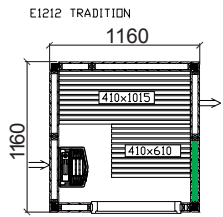

Tylö Tradition

All the saunas have an external height of 2090 mm.

■ Glass section 9 / Glass section 6

■ Glass section 9V / Glass section 6V (vent)

TYLÖ®